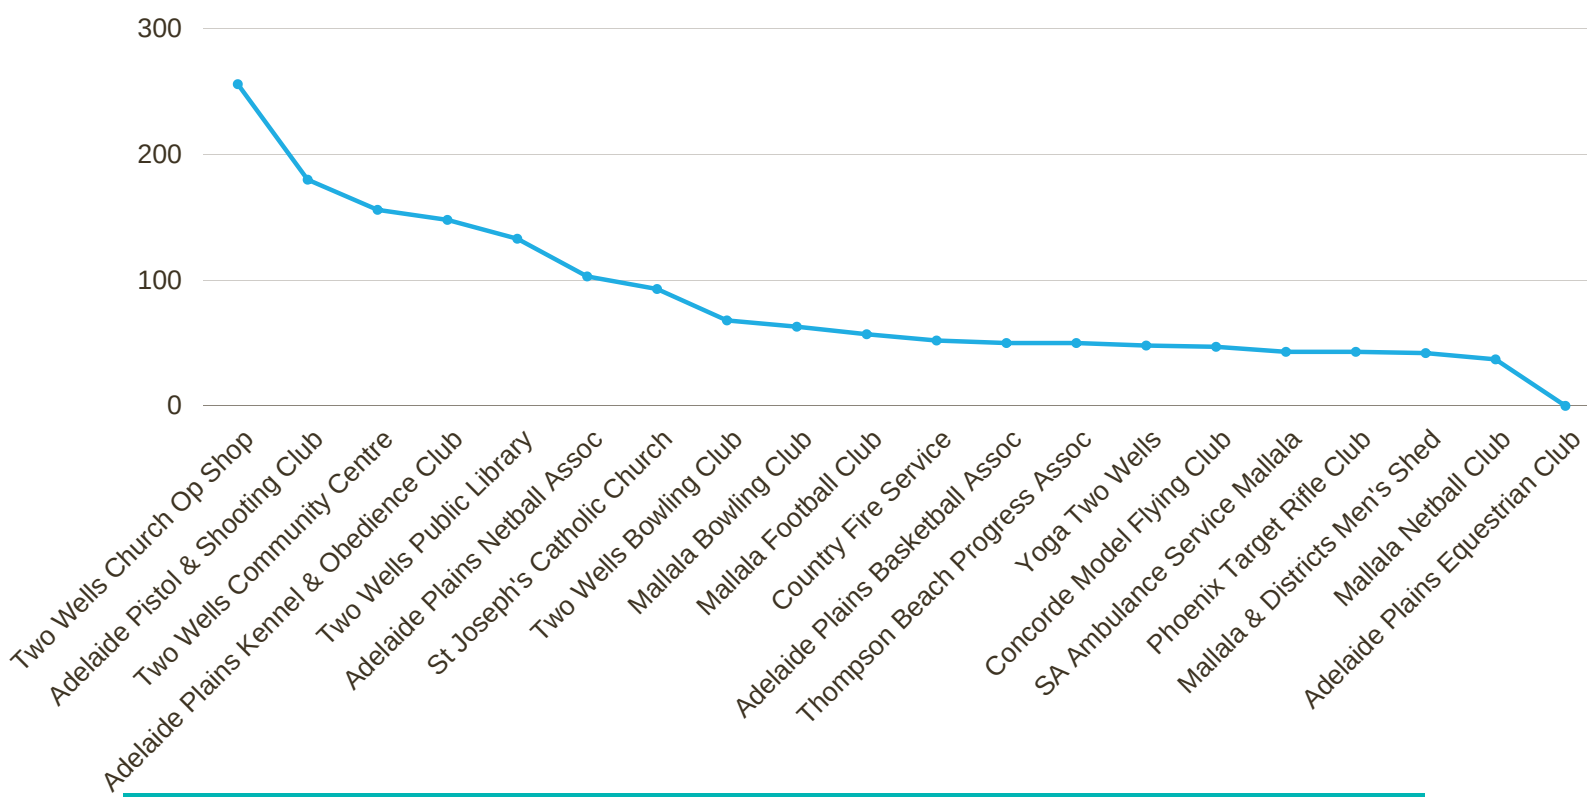

ADELAIDE PLAINS

WHAT ARE OUR COMMUNITY NEEDS?

3,108 SESSIONS | 1 JULY 2019 - 30 JUNE 2020

TOP 25 LANDING PAGES:

WHO ARE OUR USERS?