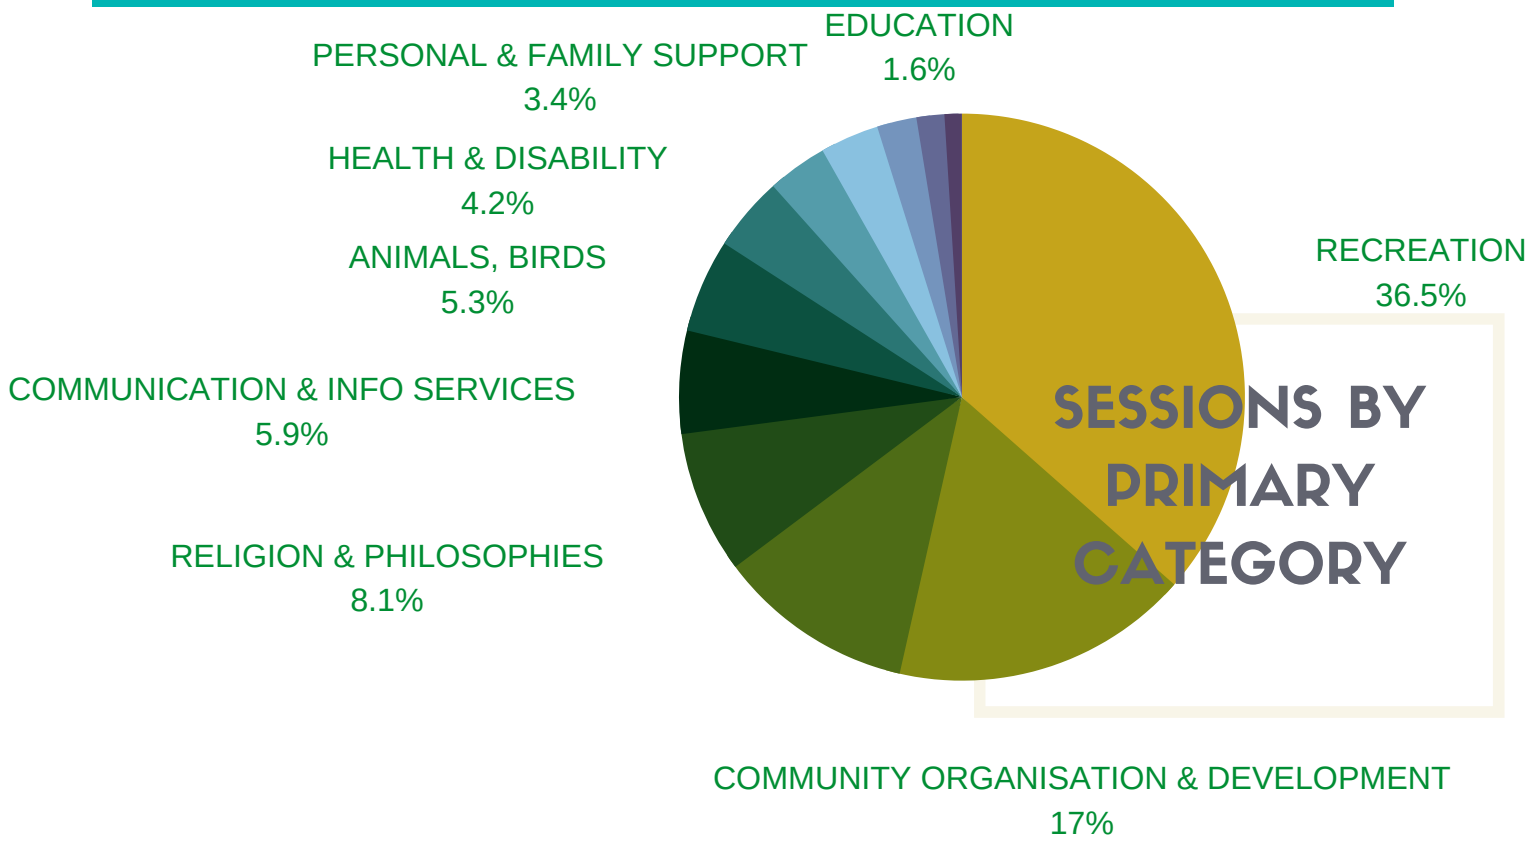

ADELAIDE PLAINS

WHAT ARE OUR COMMUNITY NEEDS?

3,108 SESSIONS | 1 JULY 2019 - 30 JUNE 2020

TOP 25 LANDING PAGES:

WHO ARE OUR USERS?